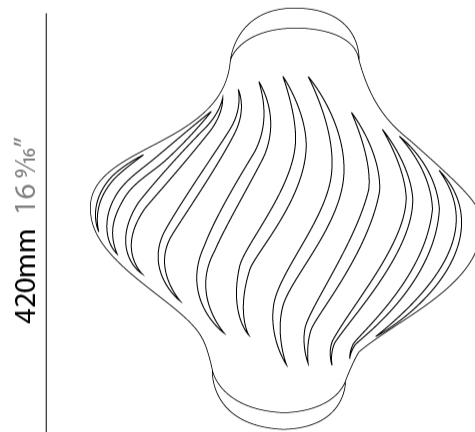

PROJECT
TYPE
SPECIFIER
QUANTITY
DATE

HELIOS SURFACE

D62022-

base number Finish
Options

1. To build a product code in our configurator select the specify button on the base model # product page
2. To build a manual product code on this datasheet choose from the options listed below in blue font and add the suffix to the base model #

GENERAL

Series: Helios
Partner: Linea Zero
Division: Design
Installation: Surface
Product Type: Ceiling Surface
Mounting Location: Ceiling

PHYSICAL

Shape: Abstract
Diameter (mm): 400
Diameter (in): 15 3/4
Height (mm): 390
Height (in): 15 3/8
Diffuser: Polilux™ Shade - See Finish Options
Fixture Finish: WHI / BLK / PBL / POR / PGN / COP / NGD / PKM / SIL
Fixture Material: Polilux™/ Metal holder
Primary Material: Non-Static Polilux

ELECTRICAL

Number of Lamps: 1
Lamp Type: LED Retrofit
Bulb Included: Bulb Not Included
Max. Wattage Per Lamp (W): 7
Lamp Base: E26
Input Voltage (V): 120
Upon Request: 277Vac / GU24

LED

OPTICAL

RATINGS AND CERTIFICATIONS

Certified By: Certified for North American Standards
IP rating: IP20