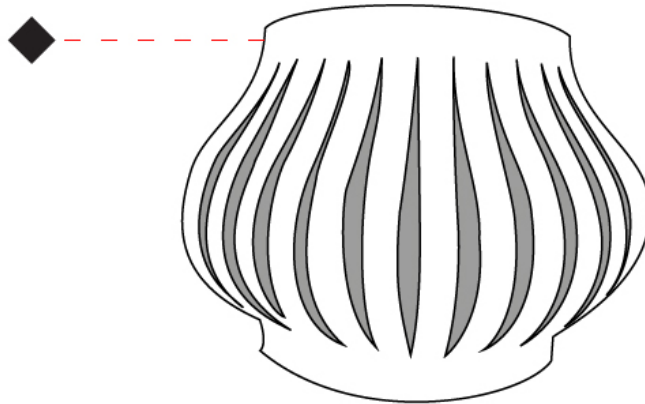

HELIOS SURFACE

D63004-

PROJECT

TYPE

SPECIFIER

QUANTITY

DATE

D