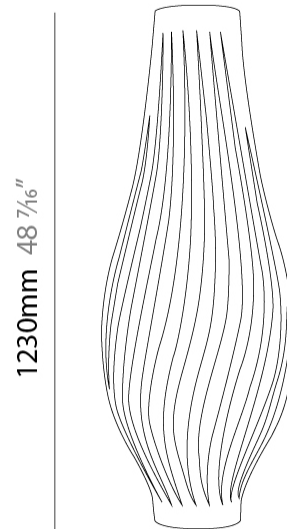

HELIOS PORTABLE

D64030-

base number   Finish
Options

PROJECT	_____
TYPE	_____
SPECIFIER	_____
QUANTITY	_____
DATE	_____

1. To build a product code in our configurator select the specify button on the base model # product page
2. To build a manual product code on this datasheet choose from the options listed below in blue font and add the suffix to the base model #

GENERAL

Series: Helios _____
Partner: Linea Zero _____
Division: Design _____
Installation: Portable _____
Product Type: Floor _____
Mounting Location: Floor _____

PHYSICAL

Shape: Abstract _____
Diameter (mm): 430 _____
Diameter (in): 15 ³/₄ _____
Height (mm): 1230 _____
Height (in): 16 ¹⁵/₁₆ _____
Diffuser: Polilux™ Shade - See Finish Options _____
Fixture Finish: WHI / BLK / PBL / POR / PGN / COP / NGD / PKM / SIL _____
Fixture Material: Polilux™/ Metal holder _____
Primary Material: Non-Static Polilux _____
Upon Request: Bolt Down _____

ELECTRICAL

Number of Lamps: 2 _____
Lamp Type: LED Retrofit _____
Bulb Included: Bulb Not Included _____
Max. Wattage Per Lamp (W): 7 _____
Lamp Base: E26 _____
Input Voltage (V): 120 _____
Upon Request: 277Vac / GU24 _____

LED

OPTICAL

RATINGS AND CERTIFICATIONS

Certified By: Certified for North American Standards _____
IP rating: IP20 _____