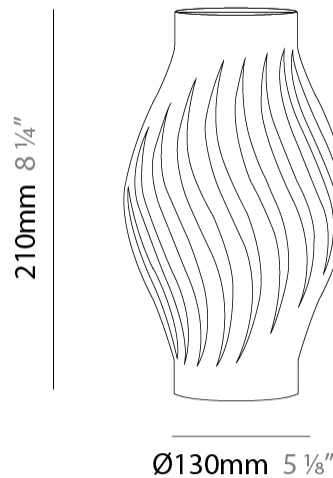

PROJECT
TYPE
SPECIFIER
QUANTITY
DATE

HELIOS PORTABLE

D64027-

base number Finish
Options

1. To build a product code in our configurator select the specify button on the base model # product page
2. To build a manual product code on this datasheet choose from the options listed below in blue font and add the suffix to the base model #

GENERAL

Series: Helios
Partner: Linea Zero
Division: Design
Installation: Portable
Product Type: Table
Mounting Location: Table

PHYSICAL

Shape: Abstract
Diameter (mm): 130
Diameter (in): 5 1/8
Height (mm): 210
Height (in): 8 1/4
Diffuser: Polilux™ Shade - See Finish Options
Fixture Finish: WHI / BLK / PBL / POR / PGN / COP / NGD / PKM / SIL
Fixture Material: Polilux™/ Metal holder
Primary Material: Non-Static Polilux
Upon Request: Bolt Down

ELECTRICAL

Number of Lamps: 1
Lamp Type: LED Retrofit
Bulb Included: Bulb Not Included
Max. Wattage Per Lamp (W): 3
Lamp Base: E12
Input Voltage (V): 120

LED

OPTICAL

RATINGS AND CERTIFICATIONS

Certified By: Certified for North American Standards
IP rating: IP20