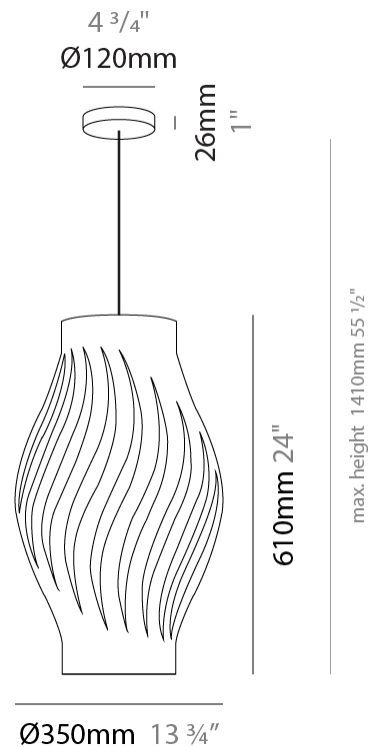

PROJECT	
TYPE	
SPECIFIER	
QUANTITY	
DATE	

HELIOS LONG SUSPENSION

D61031-

base number   Finish
Options

1. To build a product code in our configurator select the specify button on the base model # product page
2. To build a manual product code on this datasheet choose from the options listed below in blue font and add the suffix to the base model #

GENERAL

Series: Helios
Subseries: Helios Long
Partner: Linea Zero
Division: Design
Installation: Suspension
Product Type: Pendant
Mounting Location: Ceiling
Light Distribution: Downlight

PHYSICAL

Shape: Abstract
Diameter (mm): 350
Diameter (in): 13 3/4"
Height (mm): 610
Height (in): 24
Max. Overall Height (mm): 1410
Max. Overall Height (in): 55 1/2"
Diffuser: Polilux™ Shade - See Finish Options
Fixture Finish: WHI / BLK / PBL / POR / PGN / COP / NGD / PKM / SIL
Fixture Material: Polilux™/ Metal holder
Primary Material: Non-Static Polilux

ELECTRICAL

Number of Lamps: 1
Lamp Type: LED Retrofit
Bulb Included: Bulb Not Included
Max. Wattage Per Lamp (W): 7
Lamp Base: E26
Input Voltage (V): 120
Upon Request: 277Vac / GU24

LED

OPTICAL

RATINGS AND CERTIFICATIONS

Certified By: Certified for North American Standards
IP rating: IP20