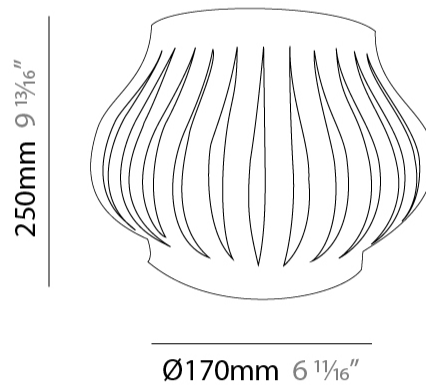

PROJECT _____
TYPE _____
SPECIFIER _____
QUANTITY _____
DATE _____

HELIOS SURFACE

D63005-

base number _____
Finish _____
Options _____

1. To build a product code in our configurator select the specify button on the base model # product page
2. To build a manual product code on this datasheet choose from the options listed below in blue font and add the suffix to the base model #

GENERAL

Series: Helios _____
Partner: Linea Zero _____
Division: Design _____
Installation: Surface _____
Product Type: Wall Surface _____
Mounting Location: Wall _____

PHYSICAL

Shape: Abstract _____
Length (mm): 330 _____
Length (in): 13 _____
Height (mm): 250 _____
Height (in): 9 ¹³/₁₆ _____
Extension (mm): 170 _____
Extension (in): 6 ¹¹/₁₆ _____
Diffuser: Polilux™ Shade - See Finish Options _____
Fixture Finish: WHI / BLK / PBL / POR / PGN / COP / NGD / PKM / SIL _____
Fixture Material: Polilux™/ Metal holder _____
Primary Material: Non-Static Polilux _____

ELECTRICAL

Number of Lamps: 1 _____
Lamp Type: LED Retrofit _____
Bulb Included: Bulb Not Included _____
Max. Wattage Per Lamp (W): 7 _____
Lamp Base: E26 _____
Input Voltage (V): 120 _____
Upon Request: 277Vac / GU24 _____

LED

OPTICAL

RATINGS AND CERTIFICATIONS

Certified By: Certified for North American Standards _____
IP rating: IP20 _____