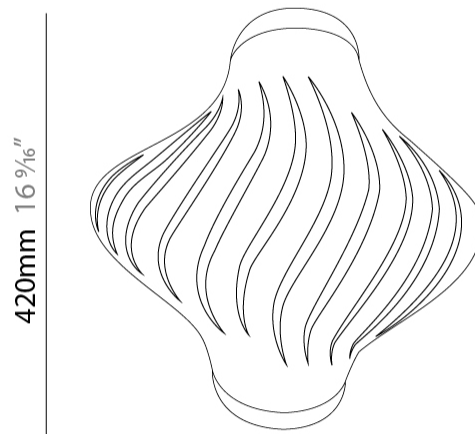

PROJECT
TYPE
SPECIFIER
QUANTITY
DATE

HELIOS SURFACE

D62026-

base number Finish
Options

1. To build a product code in our configurator select the specify button on the base model # product page
2. To build a manual product code on this datasheet choose from the options listed below in blue font and add the suffix to the base model #

GENERAL

Series: Helios
Partner: Linea Zero
Division: Design
Installation: Surface
Product Type: Ceiling Surface
Mounting Location: Ceiling
Light Distribution: Downlight

PHYSICAL

Shape: Abstract
Length (mm): 520
Length (in): 20 1/2
Width (mm): 260
Width (in): 10 1/4
Height (mm): 420
Height (in): 16 9/16
Diffuser: Polilux™ Shade - See Finish Options
Fixture Finish: WHI / BLK / PBL / POR / PGN / COP / NGD / PKM / SIL
Fixture Material: Polilux™/ Metal holder
Primary Material: Non-Static Polilux

ELECTRICAL

Number of Lamps: 2
Lamp Type: LED Retrofit
Bulb Included: Bulb Not Included
Max. Wattage Per Lamp (W): 7
Lamp Base: E26
Input Voltage (V): 120
Upon Request: 277Vac / GU24

LED

OPTICAL

RATINGS AND CERTIFICATIONS

Certified By: Certified for North American Standards
IP rating: IP20