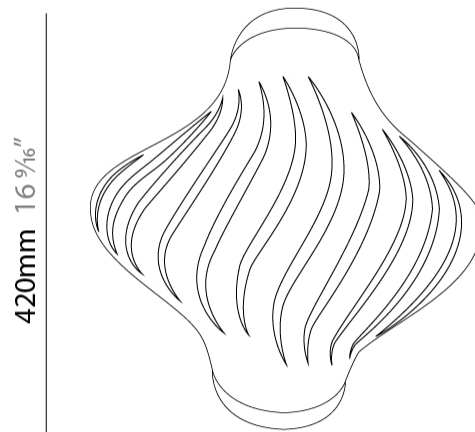

PROJECT	_____
TYPE	_____
SPECIFIER	_____
QUANTITY	_____
DATE	_____

HELIOS SURFACE

D62027-

base number   Finish
Options

1. To build a product code in our configurator select the specify button on the base model # product page
2. To build a manual product code on this datasheet choose from the options listed below in blue font and add the suffix to the base model #

GENERAL

Series: Helios _____
Partner: Linea Zero _____
Division: Design _____
Installation: Surface _____
Product Type: Ceiling Surface _____
Mounting Location: Ceiling _____

PHYSICAL

Shape: Abstract _____
Length (mm): 520 _____
Length (in): 20 ½ _____
Width (mm): 260 _____
Width (in): 10 ¼ _____
Height (mm): 420 _____
Height (in): 16 9/16 _____
Diffuser: Polilux™ Shade - See Finish Options _____
Fixture Finish: WHI / BLK / PBL / POR / PGN / COP / NGD / PKM / SIL _____
Fixture Material: Polilux™/ Metal holder _____
Primary Material: Non-Static Polilux _____

ELECTRICAL

Number of Lamps: 2 _____
Lamp Type: LED Retrofit _____
Bulb Included: Bulb Not Included _____
Max. Wattage Per Lamp (W): 7 _____
Lamp Base: E26 _____
Input Voltage (V): 120 _____
Upon Request: 277Vac / GU24 _____

LED

OPTICAL

RATINGS AND CERTIFICATIONS

Certified By: Certified for North American Standards _____
IP rating: IP20 _____