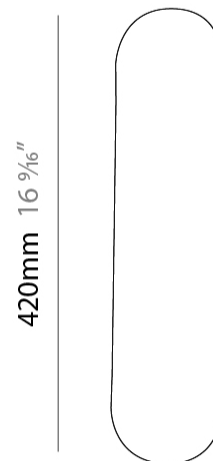

HELIOS SURFACE

D62029-

base number   Finish
Options

PROJECT	_____
TYPE	_____
SPECIFIER	_____
QUANTITY	_____
DATE	_____

1. To build a product code in our configurator select the specify button on the base model # product page
2. To build a manual product code on this datasheet choose from the options listed below in blue font and add the suffix to the base model #

GENERAL

Series: Helios _____
Partner: Linea Zero _____
Division: Design _____
Installation: Surface _____
Product Type: Ceiling Surface _____
Mounting Location: Ceiling _____
Light Distribution: Direct / Indirect _____

PHYSICAL

Shape: Cylinder _____
Length (mm): 110 _____
Length (in): 4 ⁵/₁₆ _____
Width (mm): 90 _____
Width (in): 3 ⁷/₁₆ _____
Height (mm): 420 _____
Height (in): 16 ⁵/₁₆ _____
Diffuser: Polilux™ Shade - See Finish Options _____
Fixture Finish: WHI / BLK / PBL / POR / PGN / COP / NGD / PKM / SIL _____
Fixture Material: Polilux™/ Metal holder _____
Primary Material: Non-Static Polilux _____

ELECTRICAL

Number of Lamps: 2 _____
Lamp Type: LED Retrofit _____
Bulb Included: Bulb Not Included _____
Max. Wattage Per Lamp (W): 7 _____
Lamp Base: E26 _____
Input Voltage (V): 120 _____
Upon Request: 277Vac / GU24 _____

LED

OPTICAL

RATINGS AND CERTIFICATIONS

Certified By: Certified for North American Standards _____
IP rating: IP20 _____