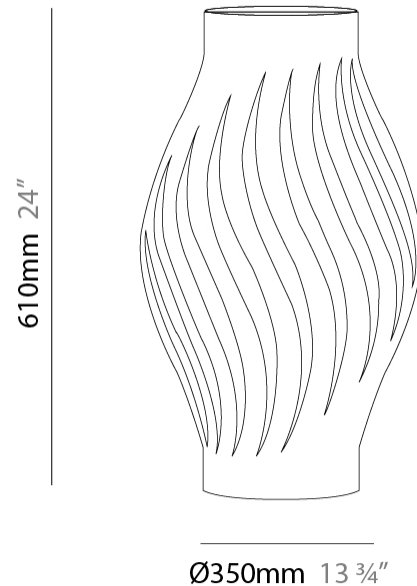

PROJECT
TYPE
SPECIFIER
QUANTITY
DATE

HELIOS PORTABLE

D64024-

base number   Finish
Options

1. To build a product code in our configurator select the specify button on the base model # product page
2. To build a manual product code on this datasheet choose from the options listed below in blue font and add the suffix to the base model #

GENERAL

Series: Helios
Partner: Linea Zero
Division: Design
Installation: Portable
Product Type: Table
Mounting Location: Table

PHYSICAL

Shape: Abstract
Diameter (mm): 350
Diameter (in): 13 3/4
Height (mm): 610
Height (in): 24
Diffuser: Polilux™ Shade - See Finish Options
[Fixture Finish: WHI / BLK / PBL / POR / PGN / COP / NGD / PKM / SIL](#)
Fixture Material: Polilux™/ Metal holder
Primary Material: Non-Static Polilux
Upon Request: Bolt Down

ELECTRICAL

Number of Lamps: 1
Lamp Type: LED Retrofit
Bulb Included: Bulb Not Included
Max. Wattage Per Lamp (W): 7
Lamp Base: E26
Input Voltage (V): 120
Upon Request: 277Vac / GU24

LED

OPTICAL

RATINGS AND CERTIFICATIONS

Certified By: Certified for North American Standards
IP rating: IP20