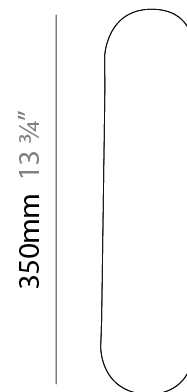

HELIOS SURFACE

D63009-

base number

1. To build a product code in our configurator select the specify button on the base model # product page
2. To build a manual product code on this datasheet choose from the options listed below in blue font and add the suffix to the base model #

GENERAL

Series: Helios
Partner: Linea Zero
Division: Design
Installation: Surface
Product Type: Wall Surface
Mounting Location: Wall

PHYSICAL

Shape: Cylinder
Length (mm): 100
Length (in): 3 ¹⁵/₁₆
Height (mm): 350
Height (in): 13 ³/₄
Extension (mm): 90
Extension (in): 3 ⁹/₁₆
Diffuser: Polilux™ Shade - See Finish Options
Fixture Finish: WHI
Fixture Material: Polilux™/ Metal holder
Primary Material: Non-Static Polilux

ELECTRICAL

Number of Lamps: 1
Lamp Type: LED Retrofit
Bulb Included: Bulb Not Included
Max. Wattage Per Lamp (W): 7
Lamp Base: E26
Input Voltage (V): 120
Upon Request: 277Vac / GU24

LED

OPTICAL

RATINGS AND CERTIFICATIONS

Certified By: Certified for North American Standards
IP rating: IP20

PROJECT	_____
TYPE	_____
SPECIFIER	_____
QUANTITY	_____
DATE	_____