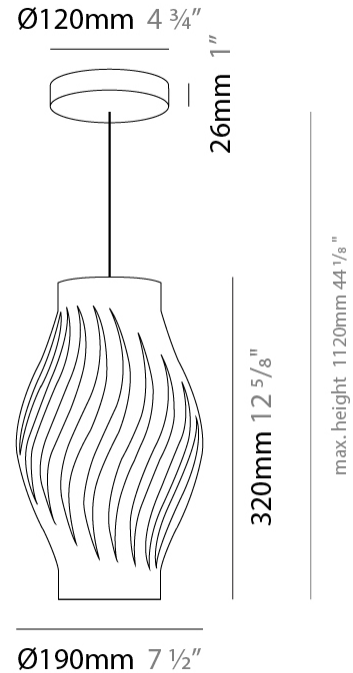

HELIOS LONG SUSPENSION

D61033-

base number   Finish
Options

1. To build a product code in our configurator select the specify button on the base model # product page
2. To build a manual product code on this datasheet choose from the options listed below in blue font and add the suffix to the base model #

GENERAL

Series: Helios
Subseries: Helios Long
Partner: Linea Zero
Division: Design
Installation: Suspension
Product Type: Pendant
Mounting Location: Ceiling
Light Distribution: Downlight

PHYSICAL

Shape: Abstract
Diameter (mm): 190
Diameter (in): 7 1/2"
Height (mm): 320
Height (in): 12 5/8"
Max. Overall Height (mm): 1120
Max. Overall Height (in): 44 1/8"
Diffuser: Polilux™ Shade - See Finish Options
Fixture Finish: WHI / BLK / PBL / POR / PGN / COP / NGD / PKM / SIL
Fixture Material: Polilux™/ Metal holder
Primary Material: Non-Static Polilux

ELECTRICAL

Number of Lamps: 1
Lamp Type: LED Retrofit
Bulb Included: Bulb Not Included
Max. Wattage Per Lamp (W): 7
Lamp Base: E26
Input Voltage (V): 120
Upon Request: 277Vac / GU24

LED

OPTICAL

RATINGS AND CERTIFICATIONS

Certified By: Certified for North American Standards
IP rating: IP20

PROJECT	_____
TYPE	_____
SPECIFIER	_____
QUANTITY	_____
DATE	_____