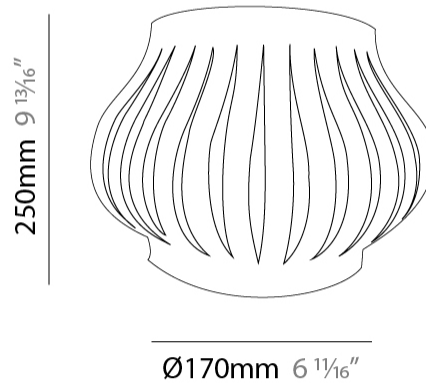

HELIOS SURFACE

D63004-

base number   Finish
Options

PROJECT	_____
TYPE	_____
SPECIFIER	_____
QUANTITY	_____
DATE	_____

1. To build a product code in our configurator select the specify button on the base model # product page
2. To build a manual product code on this datasheet choose from the options listed below in blue font and add the suffix to the base model #

GENERAL

Series: Helios _____
Partner: Linea Zero _____
Division: Design _____
Installation: Surface _____
Product Type: Wall Surface _____
Mounting Location: Wall _____

PHYSICAL

Shape: Abstract _____
Length (mm): 330 _____
Length (in): 13 _____
Height (mm): 250 _____
Height (in): 9 ¹³/₁₆ _____
Extension (mm): 170 _____
Extension (in): 6 ¹¹/₁₆ _____
Diffuser: Polilux™ Shade - See Finish Options _____
Fixture Finish: WHI / BLK / PBL / POR / PGN / COP / NGD / PKM / SIL _____
Fixture Material: Polilux™/ Metal holder _____
Primary Material: Non-Static Polilux _____

ELECTRICAL

Number of Lamps: 1 _____
Lamp Type: LED Retrofit _____
Bulb Included: Bulb Not Included _____
Max. Wattage Per Lamp (W): 7 _____
Lamp Base: E26 _____
Input Voltage (V): 120 _____
Upon Request: 277Vac / GU24 _____

LED

OPTICAL

RATINGS AND CERTIFICATIONS

Certified By: Certified for North American Standards _____
IP rating: IP20 _____